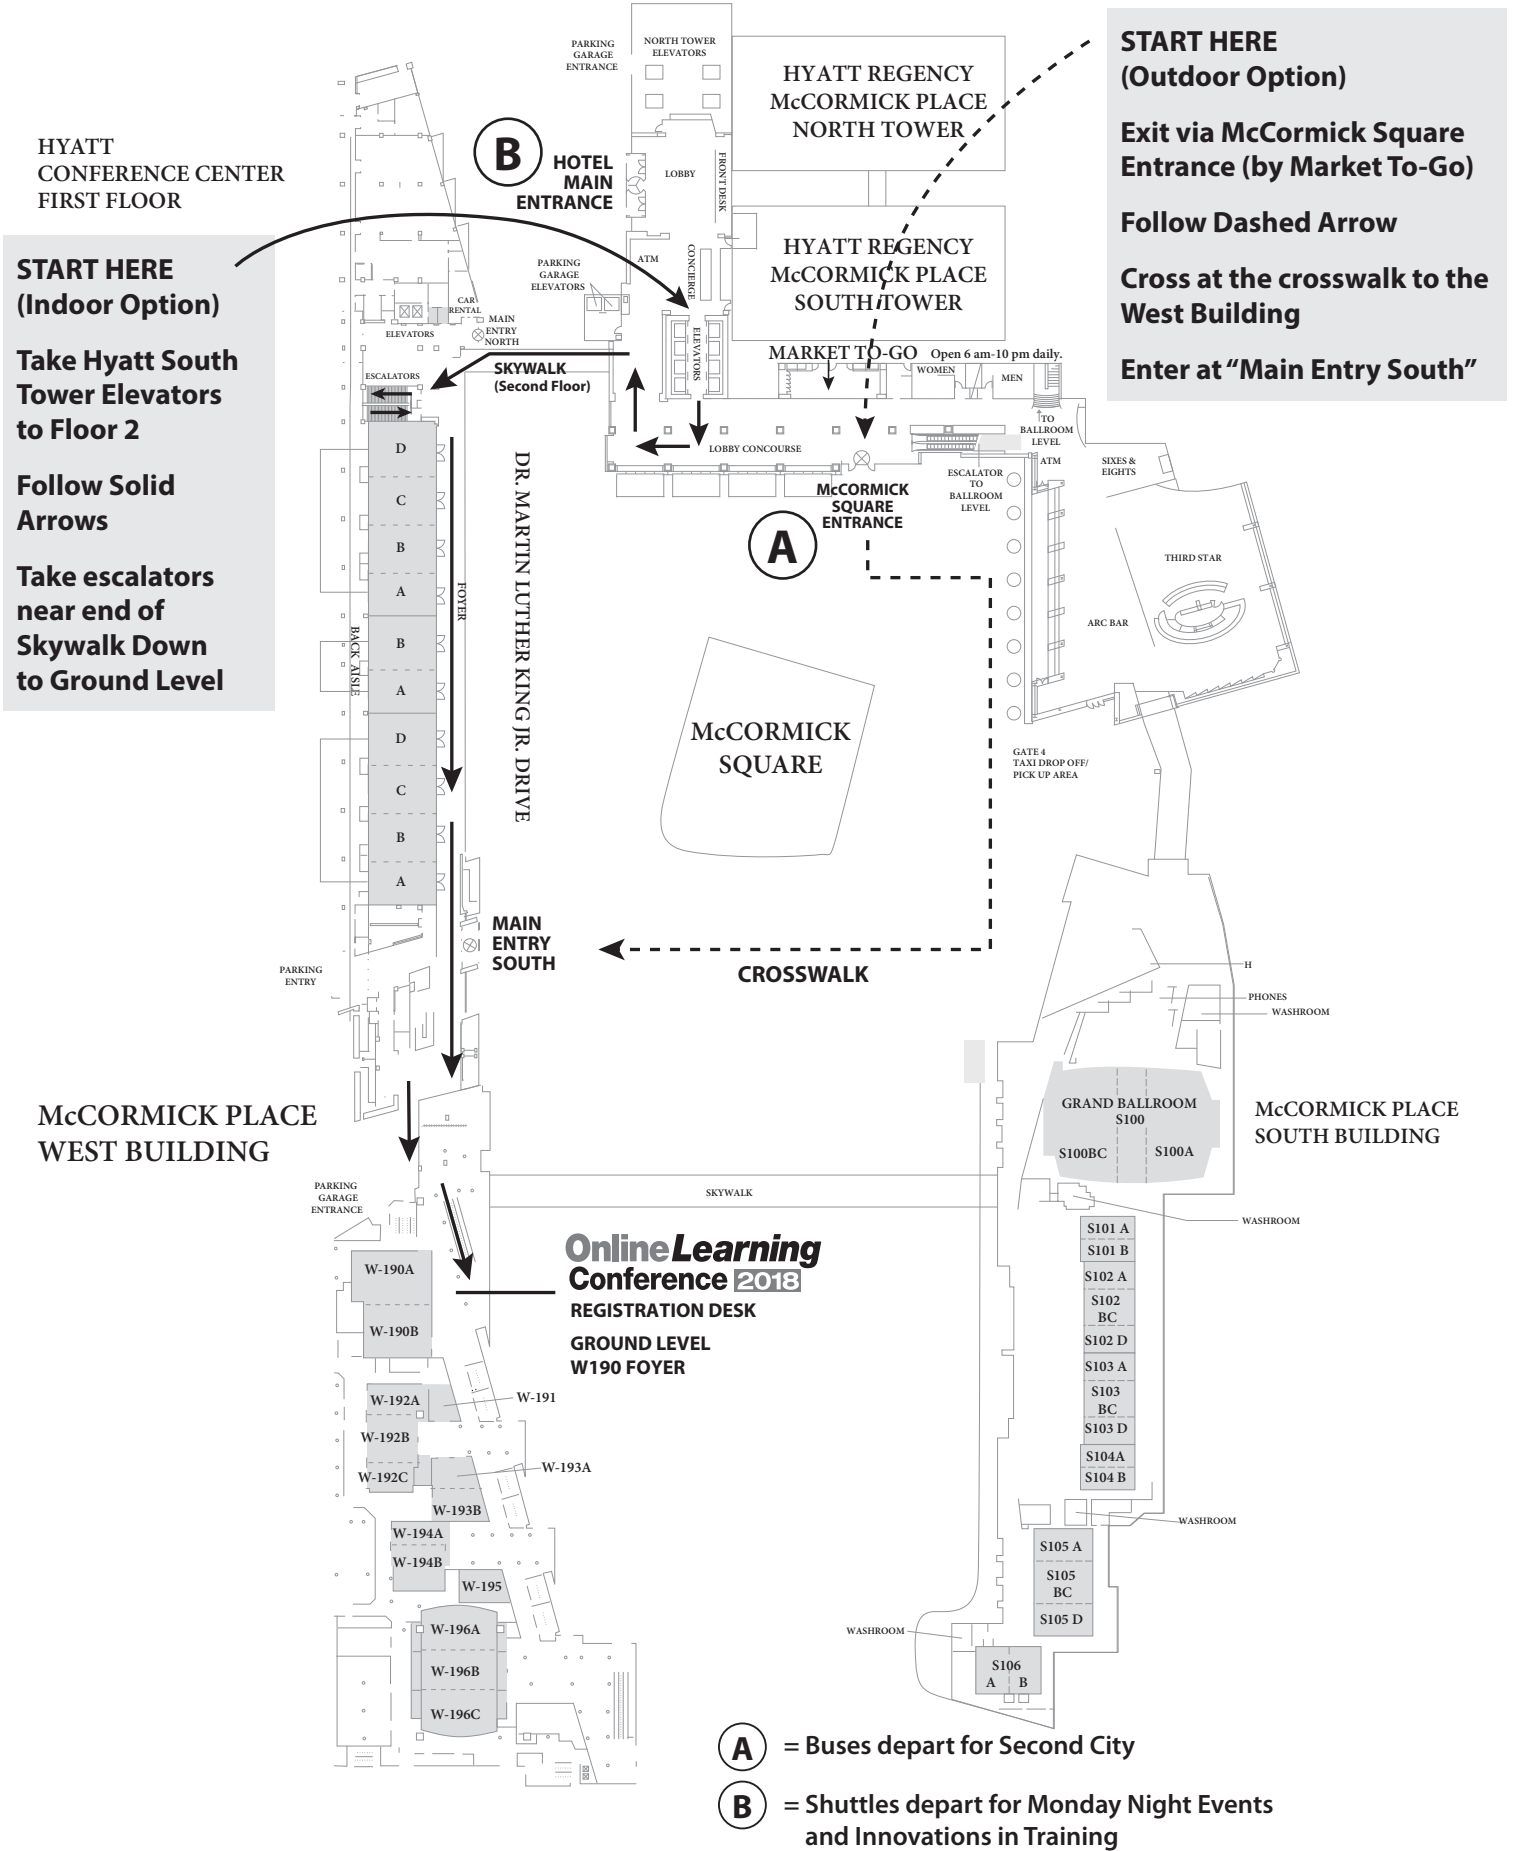

Directions to Online Learning Conference at McCormick Place West

HYATT CONFERENCE CENTER FIRST FLOOR

(B) HOTEL MAIN ENTRANCE

START HERE (Outdoor Option)
 Exit via McCormick Square Entrance (by Market To-Go)
 Follow Dashed Arrow
 Cross at the crosswalk to the West Building
 Enter at "Main Entry South"

START HERE (Indoor Option)
 Take Hyatt South Tower Elevators to Floor 2
 Follow Solid Arrows
 Take escalators near end of Skywalk Down to Ground Level

(A)

McCORMICK PLACE WEST BUILDING

Online Learning Conference 2018
 REGISTRATION DESK
 GROUND LEVEL
 W190 FOYER

McCORMICK PLACE SOUTH BUILDING

(A) = Buses depart for Second City

(B) = Shuttles depart for Monday Night Events and Innovations in Training